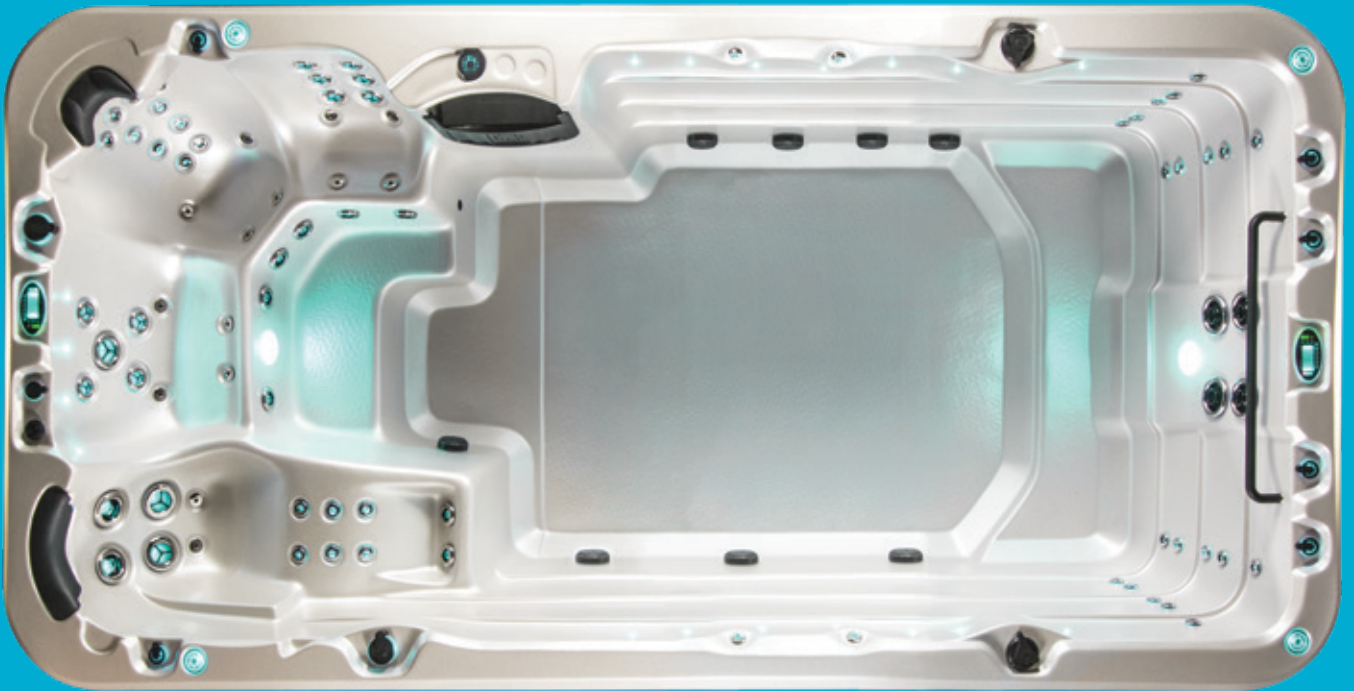

Vortex Spas

Aquagym Max Swim Spa Technical Information Pack

Dimensions: 449 x 231 x 130/150cm

Large, fully featured,
single zone swim spa.

Aqualap Max Plunge Swim Spa

Dimensions: 449 x 231 x 130/150cm

 3 x 127mm Single Spinning Jets

 2 x 127mm Directional Jets

 8 x 75mm Directional Jets

 10 x 75mm Single Spinning Jets

 12 x 50mm Directional Jets

 8 x 50mm Twin Spinner Jets

 14 x 40mm Air Jets

Aquagym Max Pro Swim Spa

Dimensions: 449 x 231 x 130/150cm

Aquagym Max Pro Plus Swim Spa

Dimensions: 449 x 231 x 130/150cm

 3 x 150mm Swim Jets

 3 x 127mm Single Spinning Jets

 2 x 127mm Directional Jets

 8 x 75mm Directional Jets

 10 x 75mm Single Spinning Jets

 12 x 50mm Directional Jets

Features

Spa features

LED backlit water cascade
Spa health indicator
Aromatherapy system
Non-slip backlit drink holders
Backlit laminar jets
SmartSTREAM sound system*

Build

Thermoclad maintenance free cabinet
Superior USA made Aristech acrylic
Thermobond 4 layer shell construction
12 shell/cabinet colour combinations
Steel frame construction
Duraflex 'no kink' PVC plumbing