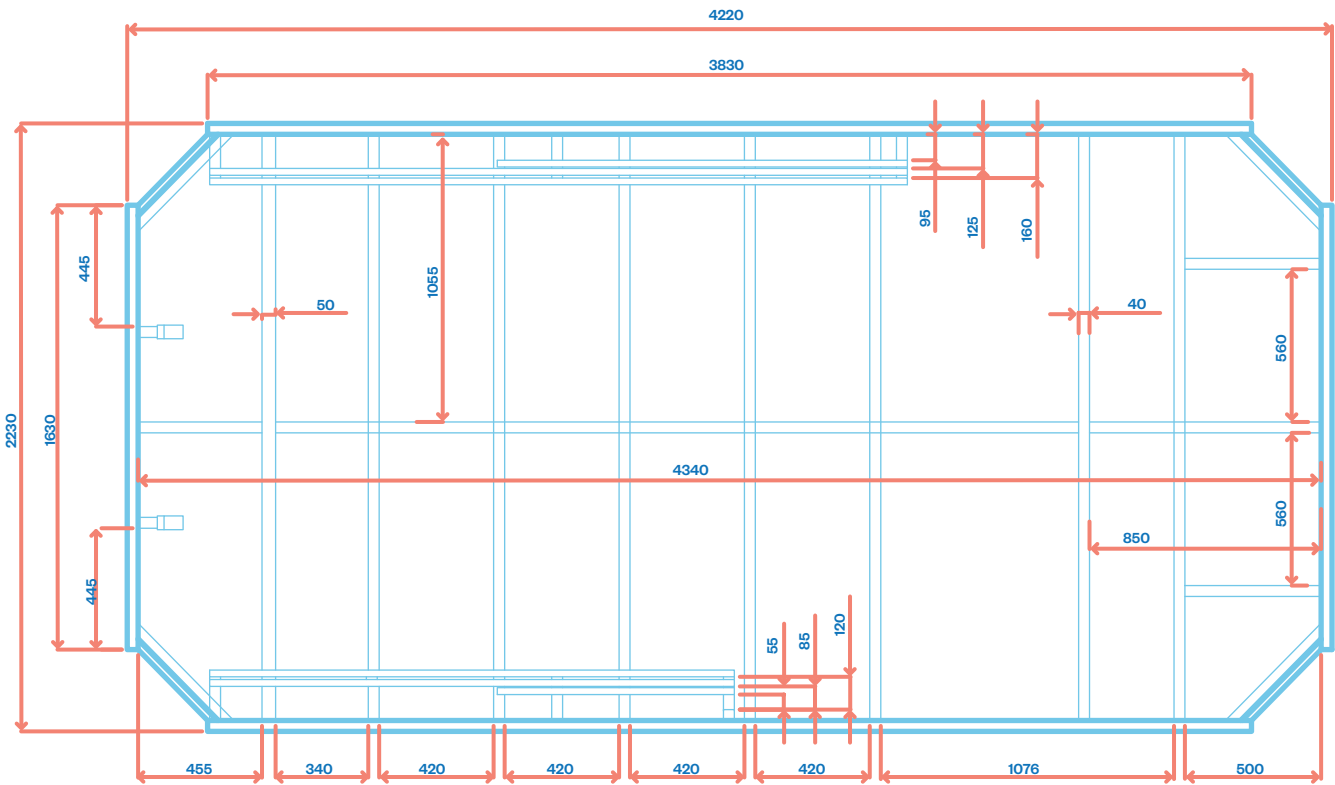

 8 x 50mm Twin Spinner Jets

 14 x 40mm Air Jets

Aquagym Max Extreme Swim Spa

Dimensions: 449 x 231 x 130/150cm

 4 x 150mm Swim Jets

 3 x 127mm Single Spinning Jets

 2 x 127mm Directional Jets

 8 x 75mm Directional Jets

 10 x 75mm Single Spinning Jets

 24 x 50mm Directional Jets

 16 x 50mm Twin Spinner Jets

 14 x 40mm Air Jets

Aquagym Max Extreme Swim Spa

Aquagym Max Swim Spa

Aquagym Max Swim Spa

Aquagym Max.

Dimensions

4.49 x 2.31 x 1.3m high

Seat layout

1. Lounger
2. Back massage
3. Neck and shoulder massage
4. Back massage

* Conditions apply. Specifications may change without notice. May be pictured with some options included.

7750 litres

Seating

4 seats

Dimensions

4.49 x 2.31 x 1.5m high

Seat layout

1. Lounger
2. Back massage
3. Neck and shoulder massage
4. Back massage

* Conditions apply. Specifications may change without notice. May be pictured with some options included. 1.3m shown.