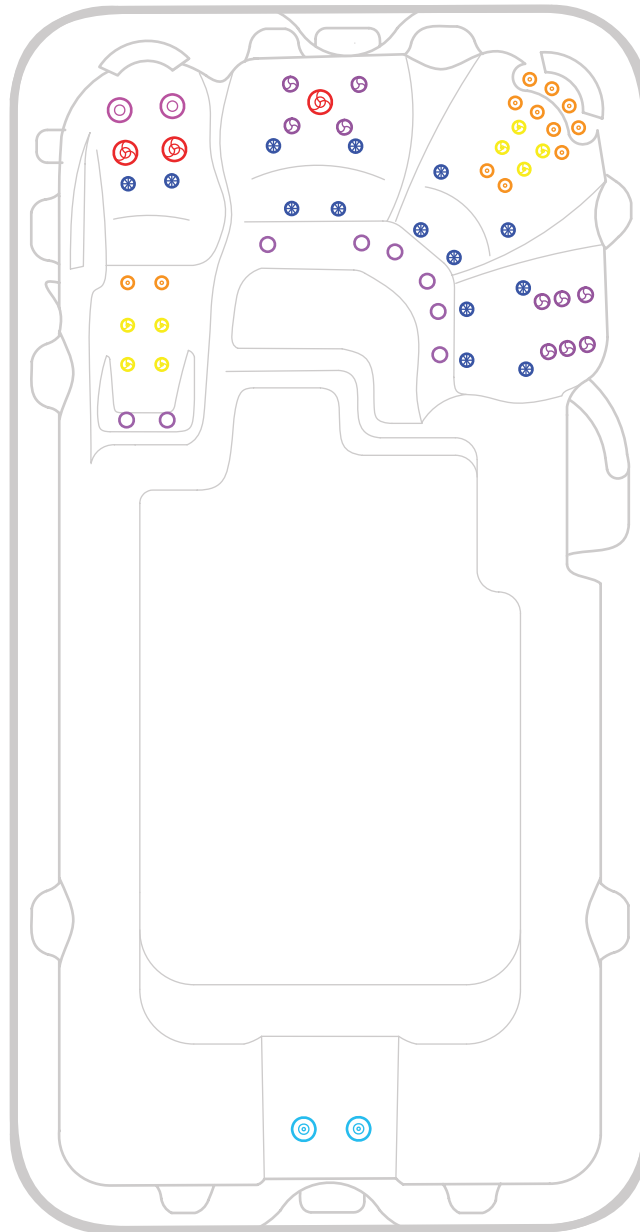

Vortex Spas

Aquagym Max Swim Spa Technical Information Pack

Dimensions: 449 x 231 x 130/150cm

Large, fully featured,
single zone swim spa.

Aqualap Max Plunge Swim Spa

Dimensions: 449 x 231 x 130/150cm

 3 x 127mm Single Spinning Jets

 2 x 127mm Directional Jets

 8 x 75mm Directional Jets

 10 x 75mm Single Spinning Jets

 12 x 50mm Directional Jets

 8 x 50mm Twin Spinner Jets

 14 x 40mm Air Jets

Aquagym Max Pro Swim Spa

Dimensions: 449 x 231 x 130/150cm

Aquagym Max Pro Plus Swim Spa

Dimensions: 449 x 231 x 130/150cm

 3 x 150mm Swim Jets

 3 x 127mm Single Spinning Jets

 2 x 127mm Directional Jets

 8 x 75mm Directional Jets

 10 x 75mm Single Spinning Jets

 12 x 50mm Directional Jets

Dimensions

4.49 x 2.31 x 1.3m high

Seat layout

1. Lounger
2. Back massage
3. Neck and shoulder massage
4. Back massage

* Conditions apply. Specifications may change without notice. May be pictured with some options included.