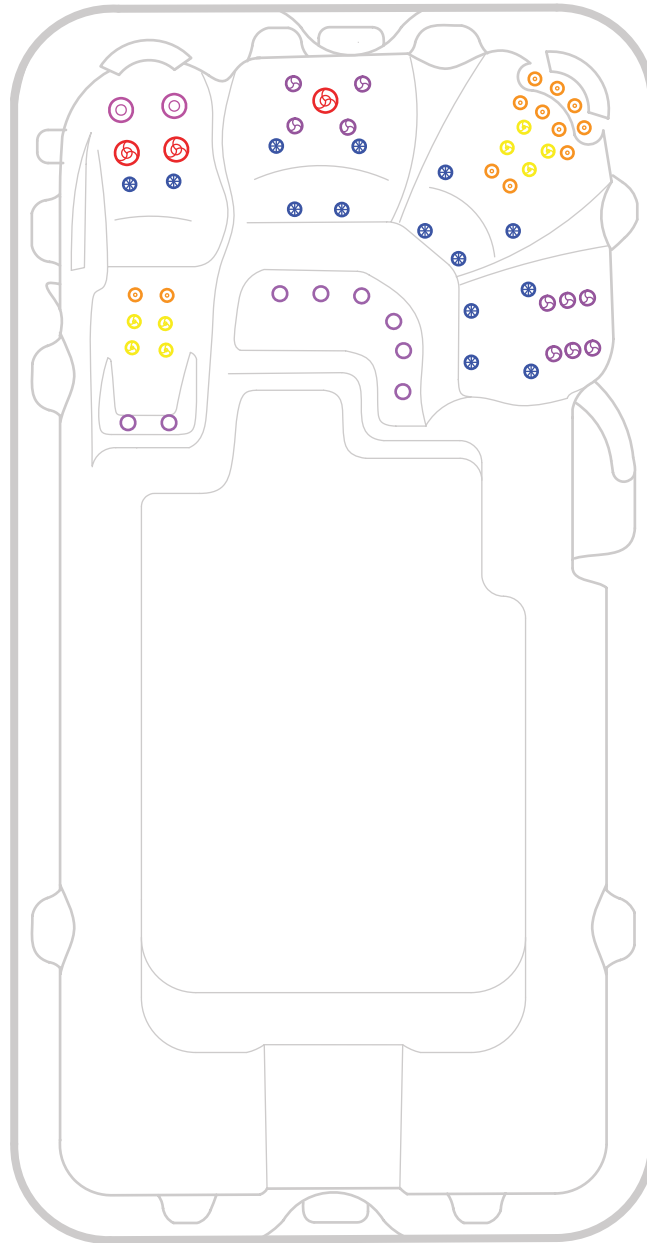

Vortex Spas

Aquagym Max Swim Spa Technical Information Pack

Dimensions: 449 x 231 x 130/150cm

Large, fully featured,
single zone swim spa.

Aqualap Max Plunge Swim Spa

Dimensions: 449 x 231 x 130/150cm

 3 x 127mm Single Spinning Jets

 2 x 127mm Directional Jets

 8 x 75mm Directional Jets

 10 x 75mm Single Spinning Jets

 12 x 50mm Directional Jets

 8 x 50mm Twin Spinner Jets

 14 x 40mm Air Jets

Aquagym Max Pro Swim Spa

Dimensions: 449 x 231 x 130/150cm

Dimensions

4.49 x 2.31 x 1.3m high

Seat layout

1. Lounger
2. Back massage
3. Neck and shoulder massage
4. Back massage

* Conditions apply. Specifications may change without notice. May be pictured with some options included.