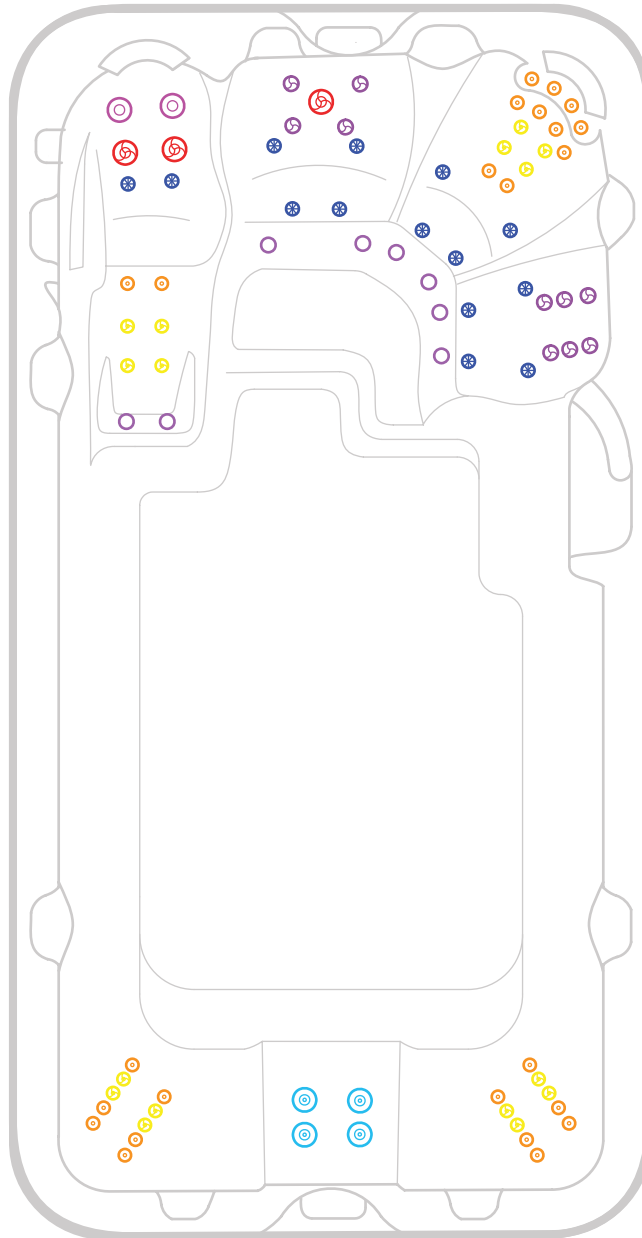

 2 x 127mm Directional Jets

 8 x 75mm Directional Jets

 10 x 75mm Single Spinning Jets

 12 x 50mm Directional Jets

 8 x 50mm Twin Spinner Jets

 14 x 40mm Air Jets

Aquagym Max Pro Swim Spa

Dimensions: 449 x 231 x 130/150cm

Aquagym Max Pro Plus Swim Spa

Dimensions: 449 x 231 x 130/150cm

 3 x 150mm Swim Jets

 3 x 127mm Single Spinning Jets

 2 x 127mm Directional Jets

 8 x 75mm Directional Jets

 10 x 75mm Single Spinning Jets

 12 x 50mm Directional Jets

 8 x 50mm Twin Spinner Jets

 14 x 40mm Air Jets

Aquagym Max Extreme Swim Spa

Dimensions: 449 x 231 x 130/150cm

 4 x 150mm Swim Jets

 3 x 127mm Single Spinning Jets

 2 x 127mm Directional Jets

 8 x 75mm Directional Jets

Dimensions

4.49 x 2.31 x 1.3m high

Seat layout

1. Lounger
2. Back massage
3. Neck and shoulder massage
4. Back massage

* Conditions apply. Specifications may change without notice. May be pictured with some options included.