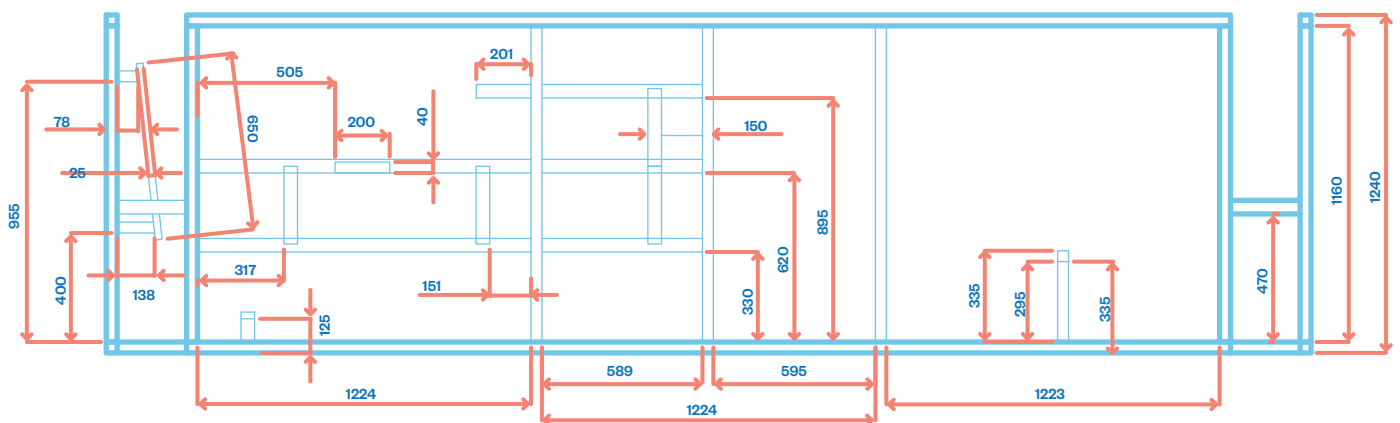

 8 x 50mm Twin Spinner Jets

 14 x 40mm Air Jets

Aquagym Max Extreme Swim Spa

Dimensions: 449 x 231 x 130/150cm

 4 x 150mm Swim Jets

 3 x 127mm Single Spinning Jets

 2 x 127mm Directional Jets

 8 x 75mm Directional Jets

 10 x 75mm Single Spinning Jets

 24 x 50mm Directional Jets

 16 x 50mm Twin Spinner Jets

 14 x 40mm Air Jets

Aquagym Max Extreme Swim Spa

Aquagym Max Swim Spa

Aquagym Max Swim Spa

Aquagym Max.

Dimensions

4.49 x 2.31 x 1.3m high

Seat layout

1. Lounger
2. Back massage
3. Neck and shoulder massage
4. Back massage

* Conditions apply. Specifications may change without notice. May be pictured with some options included.