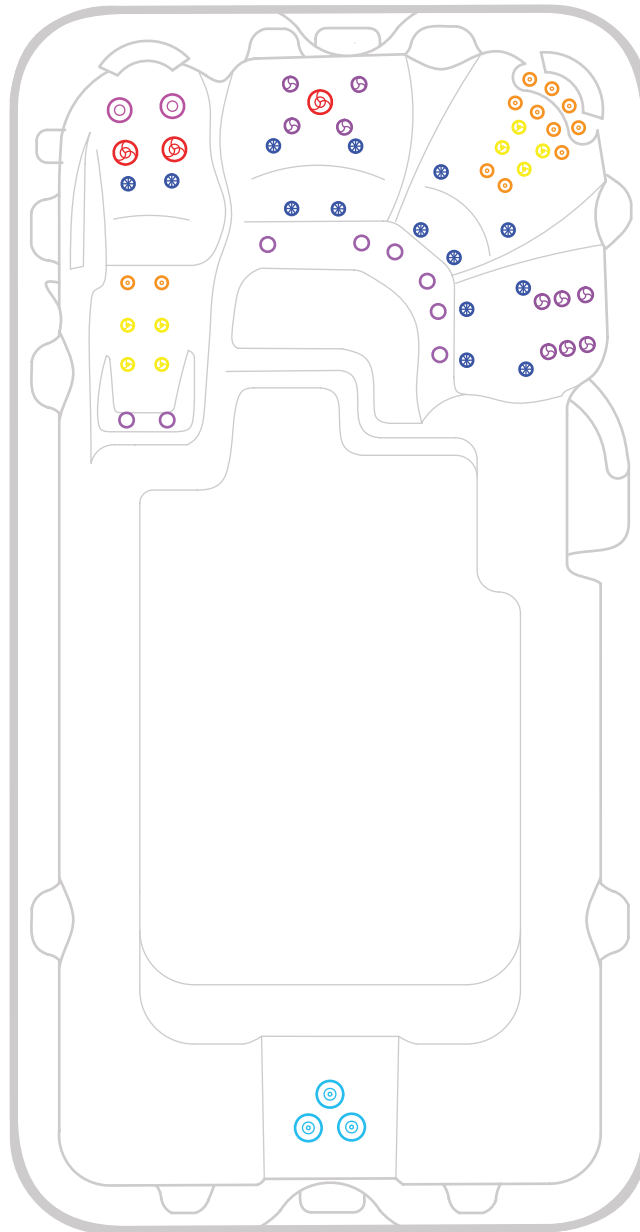

Vortex Spas

Aquagym Max Swim Spa Technical Information Pack

Dimensions: 449 x 231 x 130/150cm

Large, fully featured,
single zone swim spa.

Aqualap Max Plunge Swim Spa

Dimensions: 449 x 231 x 130/150cm

 3 x 127mm Single Spinning Jets

 2 x 127mm Directional Jets

 8 x 75mm Directional Jets

 10 x 75mm Single Spinning Jets

 12 x 50mm Directional Jets

 8 x 50mm Twin Spinner Jets

 14 x 40mm Air Jets

Aquagym Max Pro Swim Spa

Dimensions: 449 x 231 x 130/150cm

 2 x 150mm Swim Jets

 3 x 127mm Single Spinning Jets

 2 x 127mm Directional Jets

 8 x 75mm Directional Jets

 10 x 75mm Single Spinning Jets

 12 x 50mm Directional Jets

 8 x 50mm Twin Spinner Jets

 14 x 40mm Air Jets

Aquagym Max Pro Plus Swim Spa

Dimensions: 449 x 231 x 130/150cm

 3 x 150mm Swim Jets

 3 x 127mm Single Spinning Jets

 2 x 127mm Directional Jets

 8 x 75mm Directional Jets

 10 x 75mm Single Spinning Jets

 12 x 50mm Directional Jets