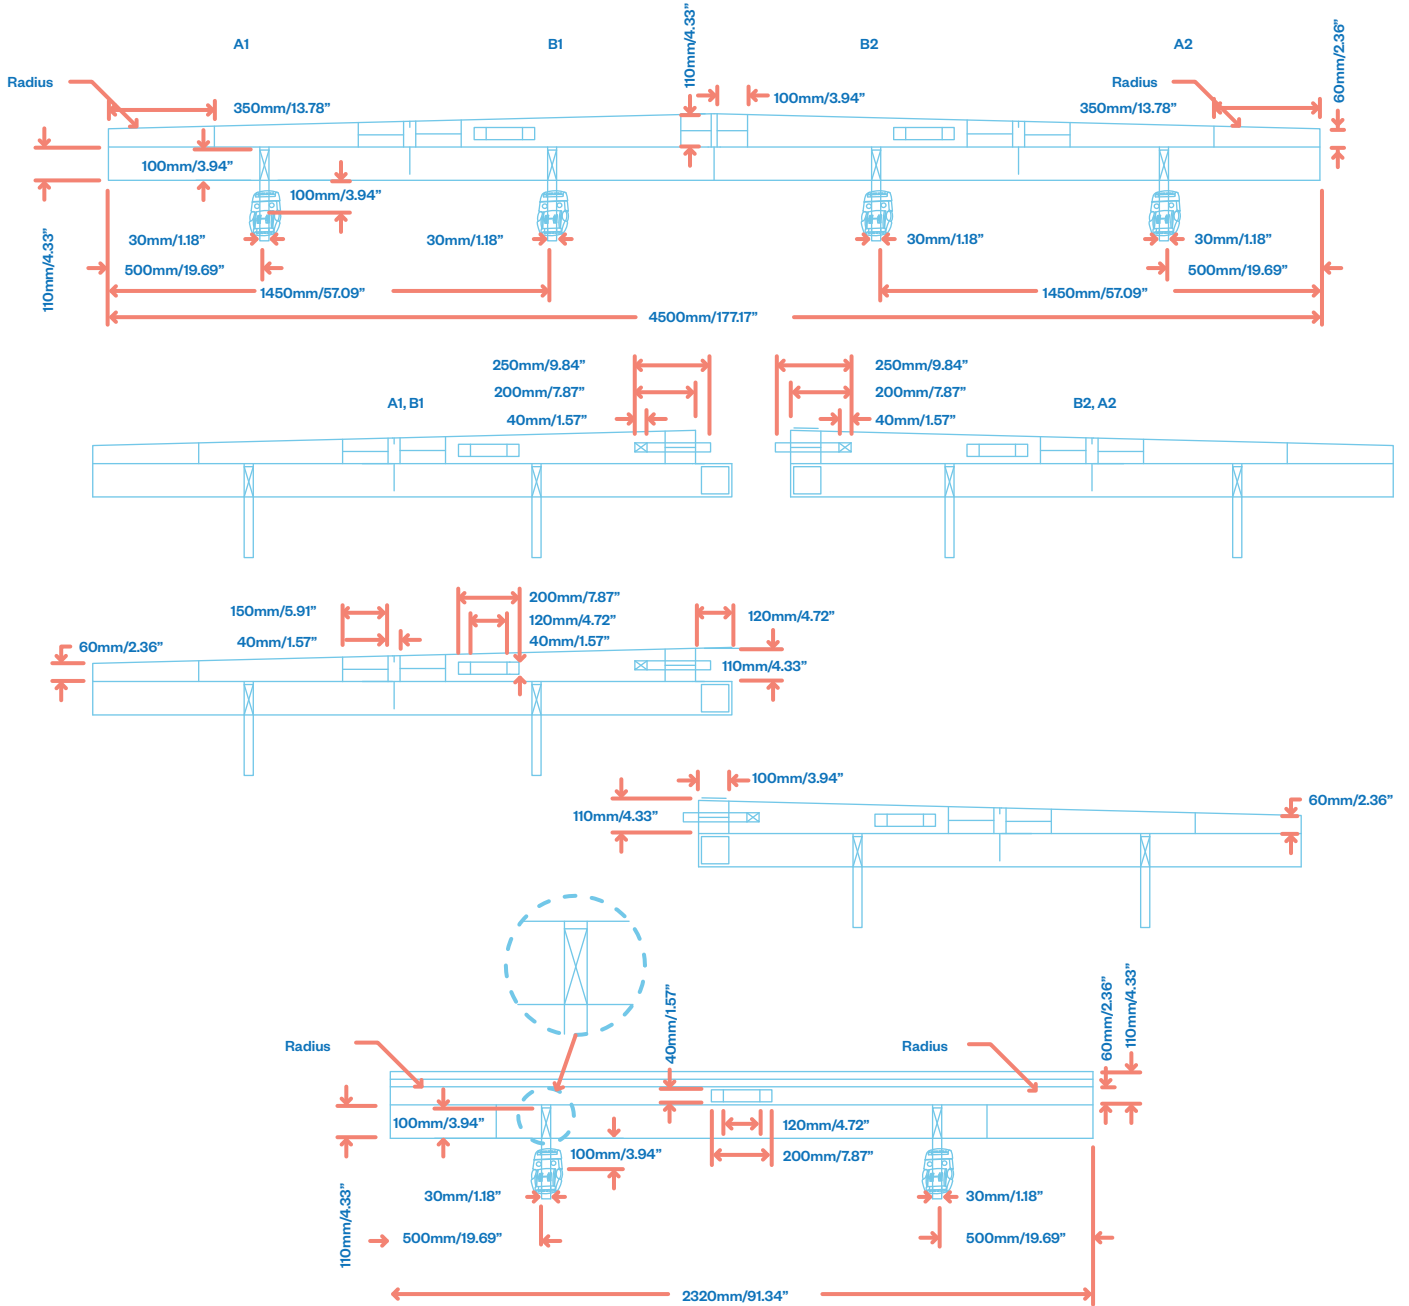

 10 x 75mm Single Spinning Jets

 24 x 50mm Directional Jets

 16 x 50mm Twin Spinner Jets

 14 x 40mm Air Jets

Aquagym Max Extreme Swim Spa

Aquagym Max Swim Spa

Aquagym Max Swim Spa

Aquagym Max.