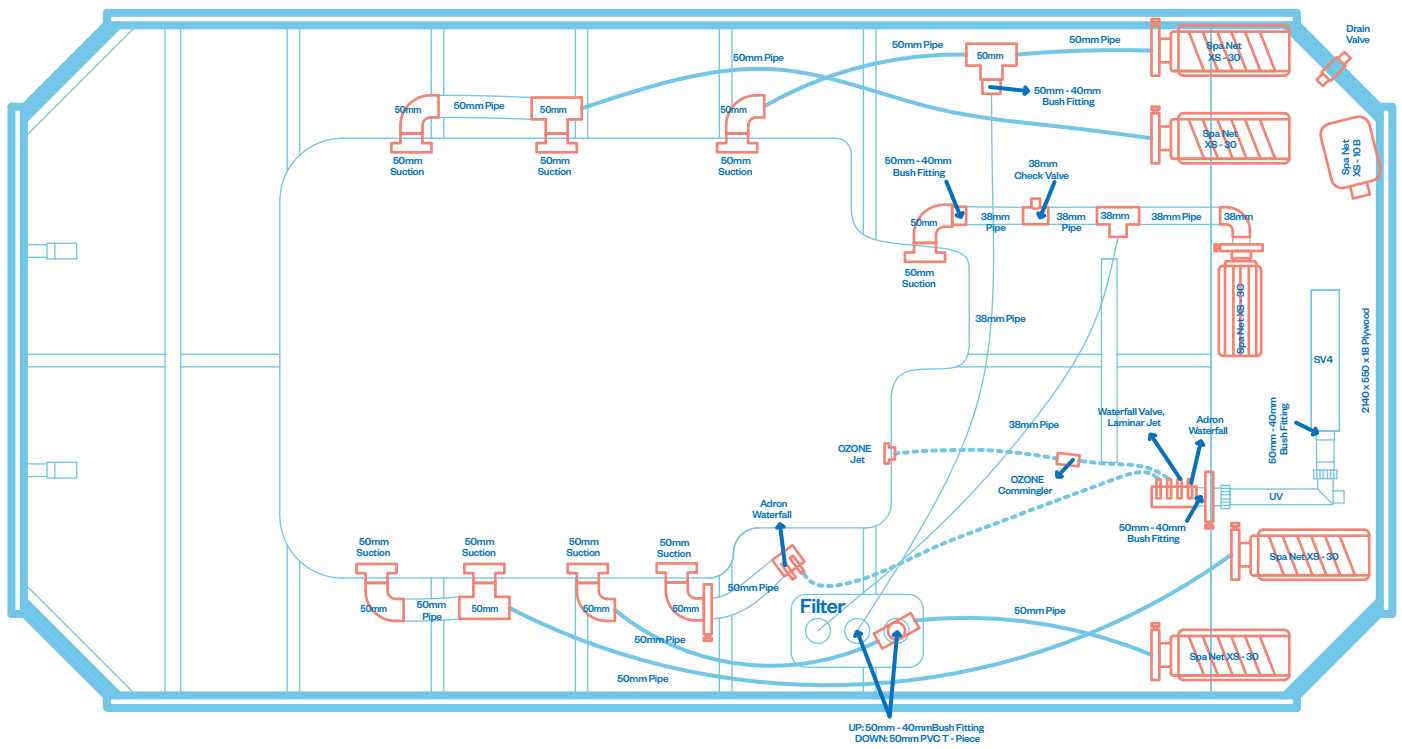

 10 x 75mm Single Spinning Jets

 24 x 50mm Directional Jets

 16 x 50mm Twin Spinner Jets

 14 x 40mm Air Jets

Aquagym Max Extreme Swim Spa

Aquagym Max Swim Spa

Aquagym Max Swim Spa

Aquagym Max.