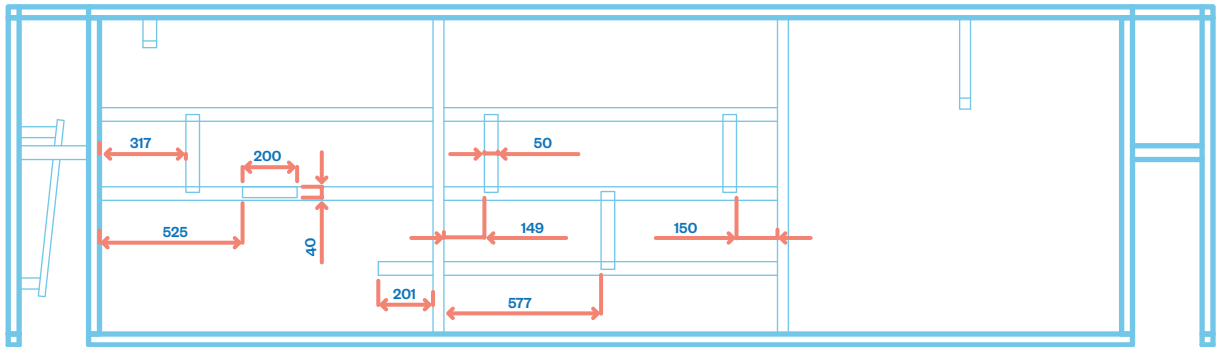

 10 x 75mm Single Spinning Jets

 24 x 50mm Directional Jets

 16 x 50mm Twin Spinner Jets

 14 x 40mm Air Jets

Aquagym Max Extreme Swim Spa

Aquagym Max Swim Spa

Aquagym Max Swim Spa

Aquagym Max.

Dimensions

4.49 x 2.31 x 1.3m high

Seat layout

1. Lounger
2. Back massage
3. Neck and shoulder massage
4. Back massage

* Conditions apply. Specifications may change without notice. May be pictured with some options included.